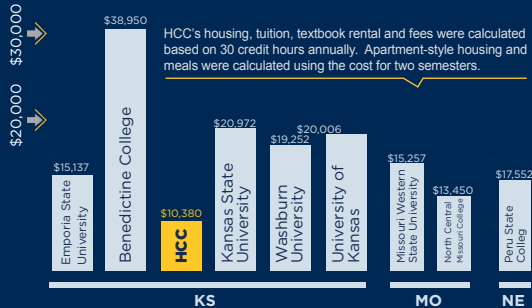

ANNUAL COST COMPARISON

HCC ONLINE

Finishing your degree around a busy schedule? Last class not offered on your campus? Simply prefer working from home? Complete one class, transferable general education courses, or a degree program with HCC Online.

[ONLINE.HIGHLANDCC.EDU](https://online.highlandcc.edu)